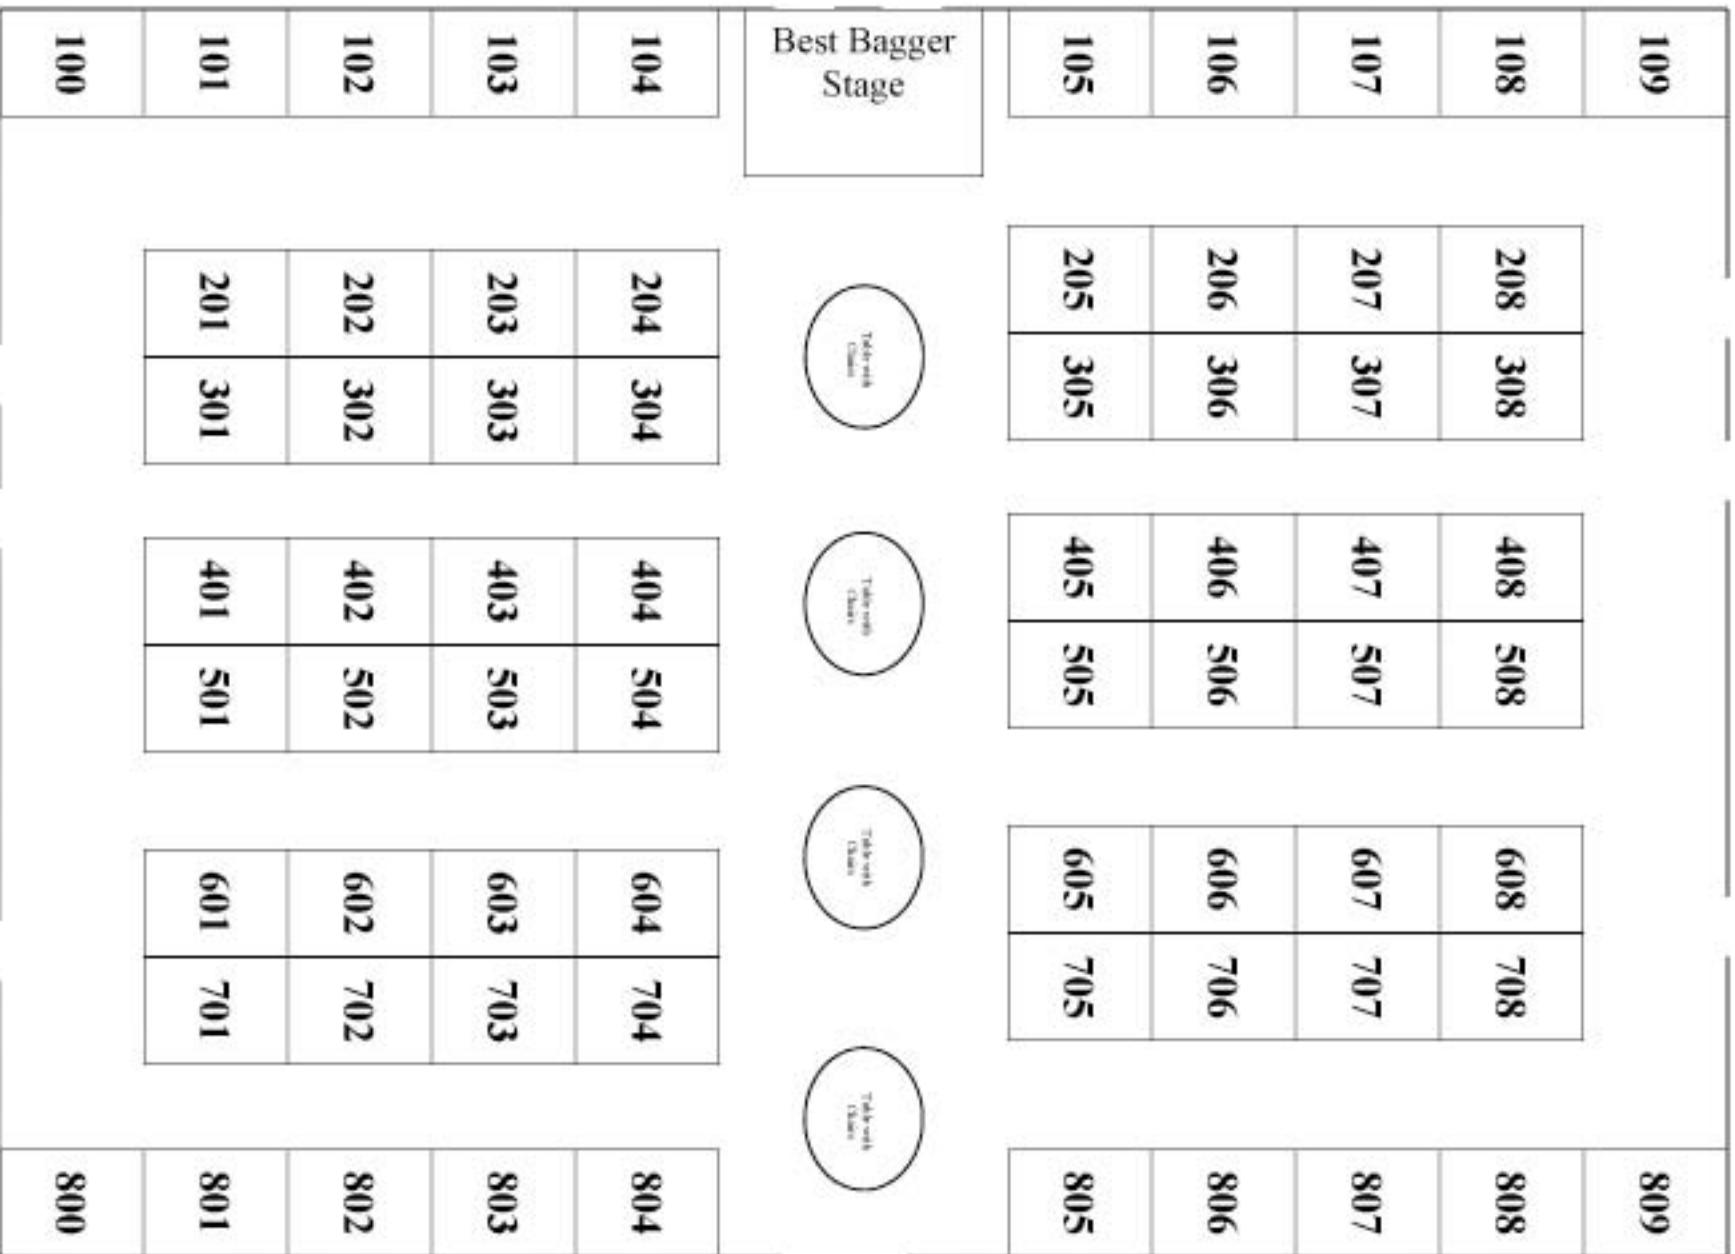

SERVICE CORRIDOR

ENTRANCE

EXHIBIT HALL DIAGRAM